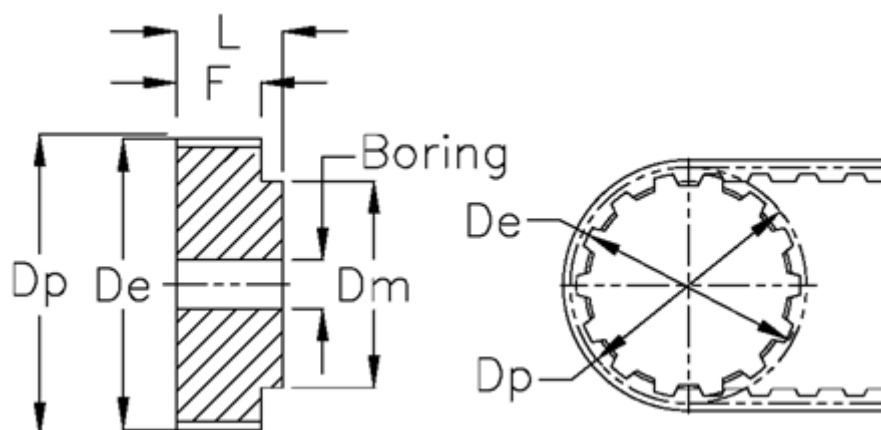

Article number: 60415016060

Description: Timing Belt Pulley 16 T 2,5 60/0

## Measures

Belt width	= - 6 mm	Type = T 2,5
$D_e$	= 47.25	Weight = 0.073
$D_m$	= 34	
$D_p$	= 47.85	
$F$	= 10	
$L$	= 16	
Pre-drilled	= 8	
Tooth number	= 60	